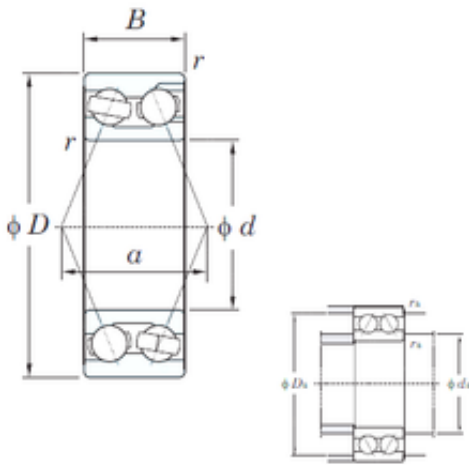

## China Abec 5 Bearing Supplier

3200 Bearing 2D drawings and 3D CAD models

SKF Koyo NTN NSK Ssr Double Row Angular  
Contact Ball Bearing 3200 3201 3202 3203 3204  
3205 3206 3207 3208 3209 3210 3211 3212 3213  
3214 3215 3220

Bearing No. 3200

Size	10x30x14.3 mm
Bore Diameter	10 mm
Outer Diameter	30 mm
Width	14.3 mm
d	10 mm
D	30 mm
B	14.3 mm
C	14.3 mm
a	19.5 mm
r min.	0.6 mm
da min.	14.5 mm
Da max.	25.5 mm
ra max.	0.6 mm
Weight	0.052 Kg
Basic dynamic load rating (C)	7.35 kN
Basic static load rating (C0)	5.35 kN
(Grease) Lubrication Speed	15000 r/min
Bearing No.	3200
r(min)	0.6
Cr	9.15
C0r	5.35
Cu	0.280
Grease lub.	15000

## China Abec 5 Bearing Supplier

Oil lub.	20000
da(min)	14.5
da(max)	-
Da(max)	25.5
ra(max)	0.6
(Refer.)Mass(kg)	0.052