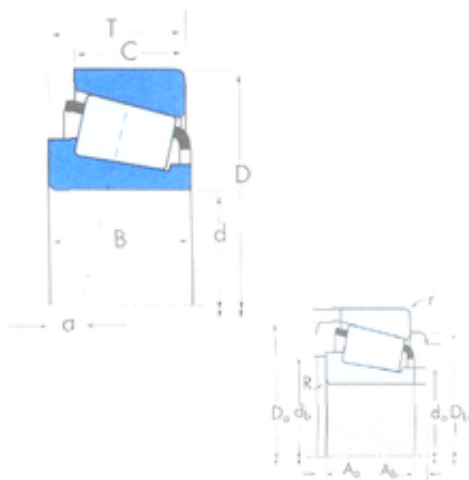

China Abec 5 Bearing Supplier

Timken Auto Bearing LM501349/LM501310 Inch Roller Bearing LM501349/10

Bearing No. LM501349/LM501310

Size	41.275x73.431x19.558 mm
Bore Diameter	41,275 mm
Outer Diameter	73,431 mm
Width	19,558 mm
d	41,275 mm
D	73,431 mm
T	19,558 mm
B	19,812 mm
C	14,732 mm
R	3,6 mm
r	0,8 mm
a -	3,3 mm
Da	70 mm
db	53 mm
da	46,5 mm
Db	67 mm
Aa	1 mm
Ab	1 mm
Weight	0,34 Kg
Basic static load rating (C0)	74,2 kN
Factor (G1)	23,3
Factor (G2)	13,3
Factor (Cg)	0,0181
Factor (K)	1,46
Basic dynamic load rating (C90)	15,1

LM501349/LM501310 Bearing 2D drawings and 3D CAD models

China Abec 5 Bearing Supplier

Basic dynamic load rating (Ca90)	10,4
Basic dynamic load rating (C1)	58,4 kN
Calculation factor (e)	0,4